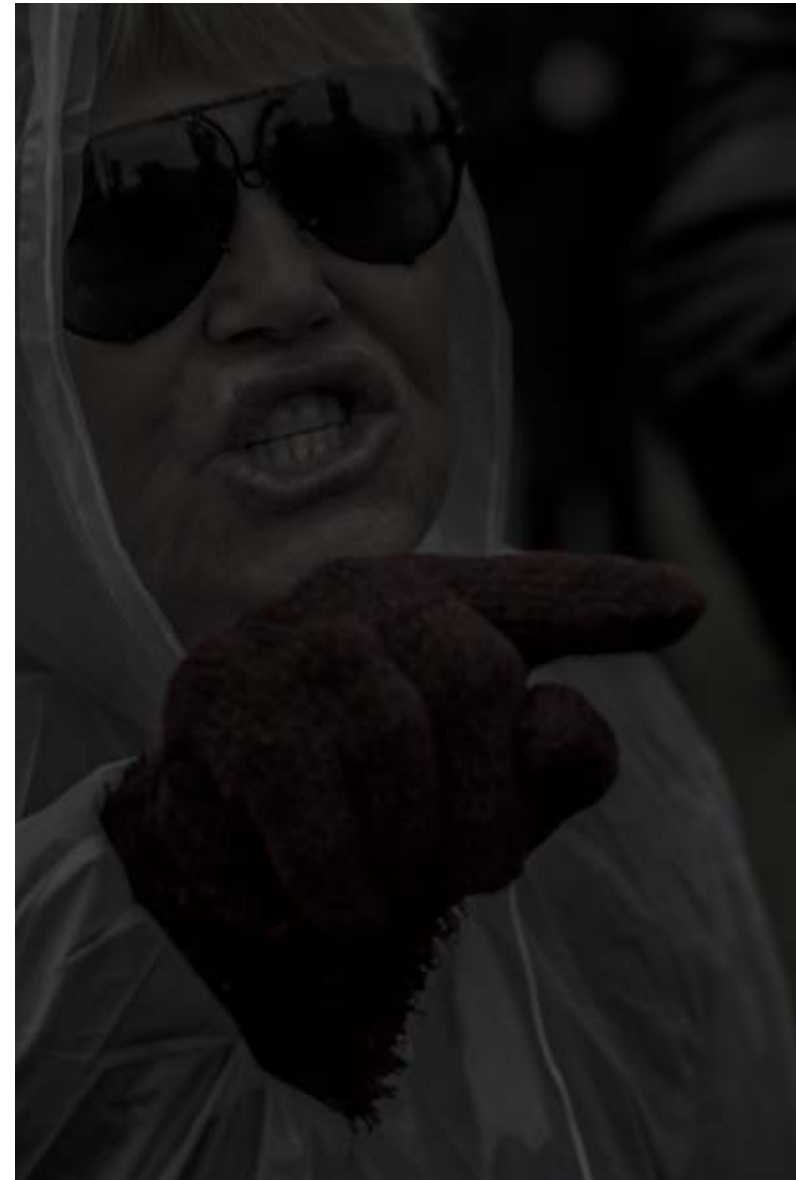

DAY OF WRATH
Jean-Christian Bourcart

fisheye
GALLERY

Jean-Christian Bourcart
Untitled #9

Edition of 8
Print 70 x 46,5 cm
Hahnemühle Photo Rag Baryta 315g
Shadow box frame in black aluminium
Mounted on PVC
Price: 1800 €