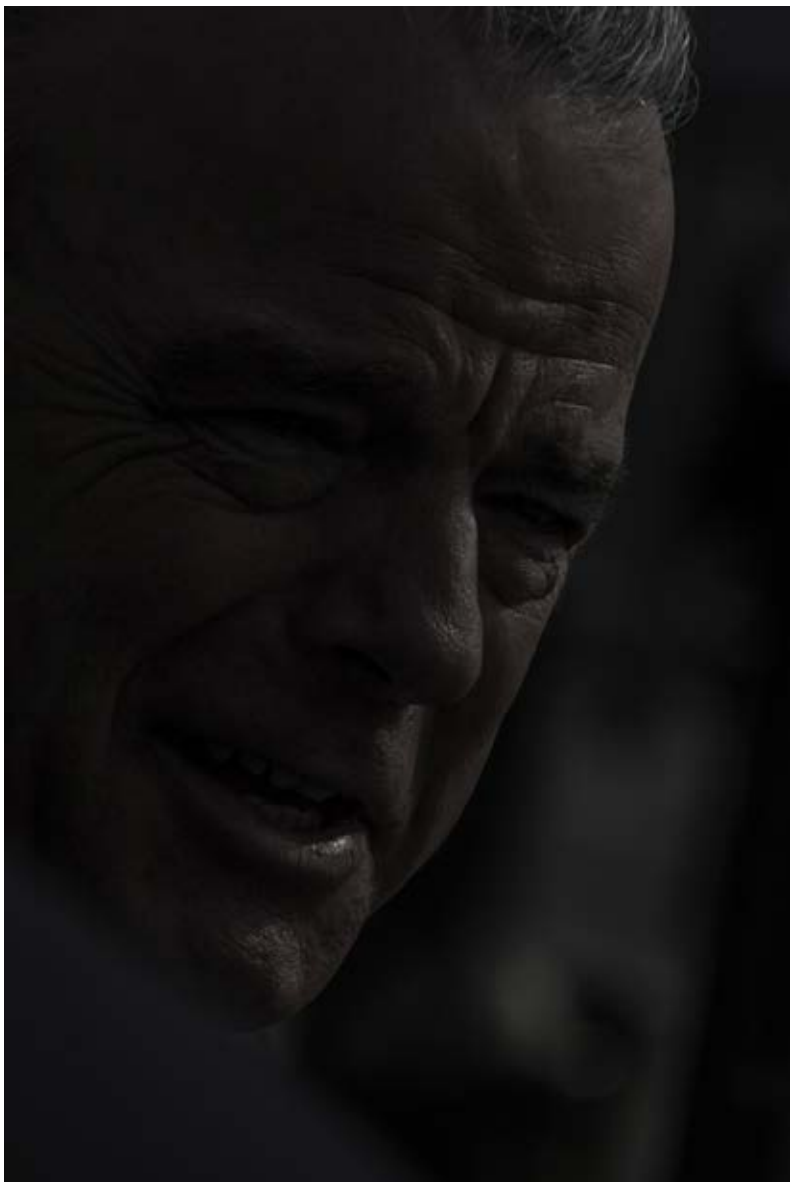

DAY OF WRATH
Jean-Christian Bourcart

fisheye
GALLERY

Jean-Christian Bourcart
Untitled #12

Edition of 8
Print 70 x 46,5 cm
Hahnemühle Photo Rag Baryta 315g
Shadow box frame in black aluminium
Mounted on PVC
Price: 1800 €

Fisheye Gallery

2 rue de l'hôpital Saint-Louis, 75010 Paris
From Tuesday to Saturday 2h30 PM to 7h30 PM.
+33 (0)1 40 37 24 19
www.fisheye-gallery.fr

Contact

Jessica Lamacque,
Director of the Fisheye Gallery
Tél.: + 33 (0)6 43 66 83 83
jessica@becontents.com

Press

Catherine Philippot – Relations Média & Prune Philippot
Tél.: + 33 1 40 47 63 42
cathphilippot@relations-media.com
prunephilippot@relations-media.com

An exhibition in partnership with
Hahnemühle FineArt.