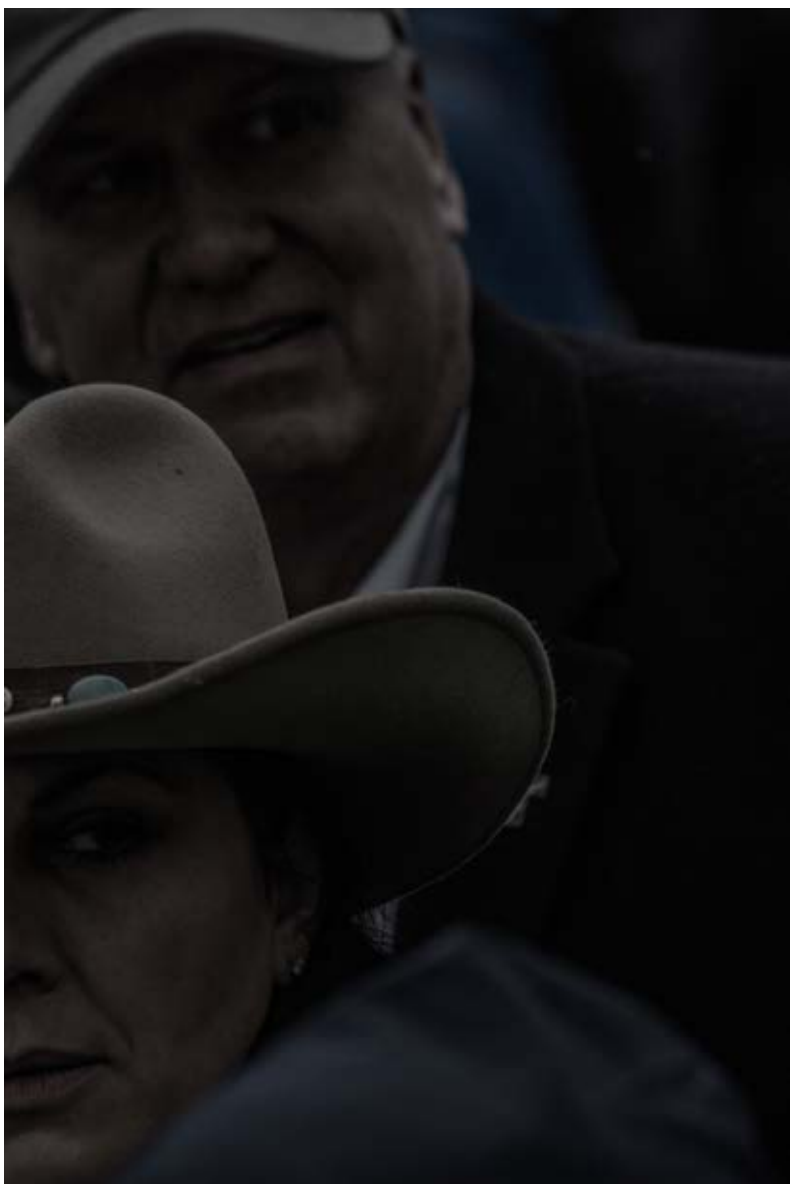

DAY OF WRATH
Jean-Christian Bourcart

fisheye
GALLERY

Jean-Christian Bourcart
Untitled #8

Edition of 8
Print 70 x 46,5 cm
Hahnemühle Photo Rag Baryta 315g
Shadow box frame in black aluminium
Mounted on PVC
Price: 1800 €

Fisheye Gallery

2 rue de l'hôpital Saint-Louis, 75010 Paris
From Tuesday to Saturday 2h30 PM to 7h30 PM.
+33 (0)1 40 37 24 19
www.fisheye-gallery.fr

Contact

Jessica Lamacque,
Director of the Fisheye Gallery
Tél.: + 33 (0)6 43 66 83 83
jessica@becontents.com

Press

Catherine Philippot – Relations Média & Prune Philippot
Tél.: + 33 1 40 47 63 42
cathphilippot@relations-media.com
prunephilippot@relations-media.com

An exhibition in partnership with
Hahnemühle FineArt.